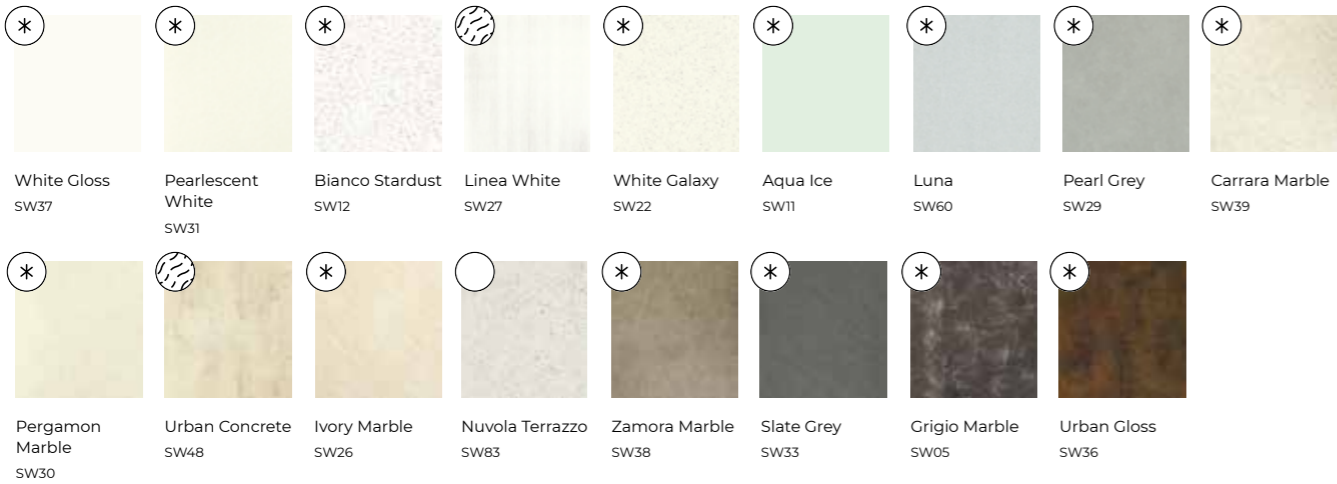

**RECOMMENDED
RETAIL PRICE LIST**

March 2024

Laminate | The Original Collection

Laminate | The Impression Collection

Laminate | The Majestic Collection

Laminate | The Tile Collection

Acrylic | The Acrylic Collection

Solid Colours

Murals

Patterns

 Solid Colour panels can be printed to match any colour of your choice.

 Provide an image of your own and we'll print your truly bespoke Showerwall panel.

Compact | The Compact Collection