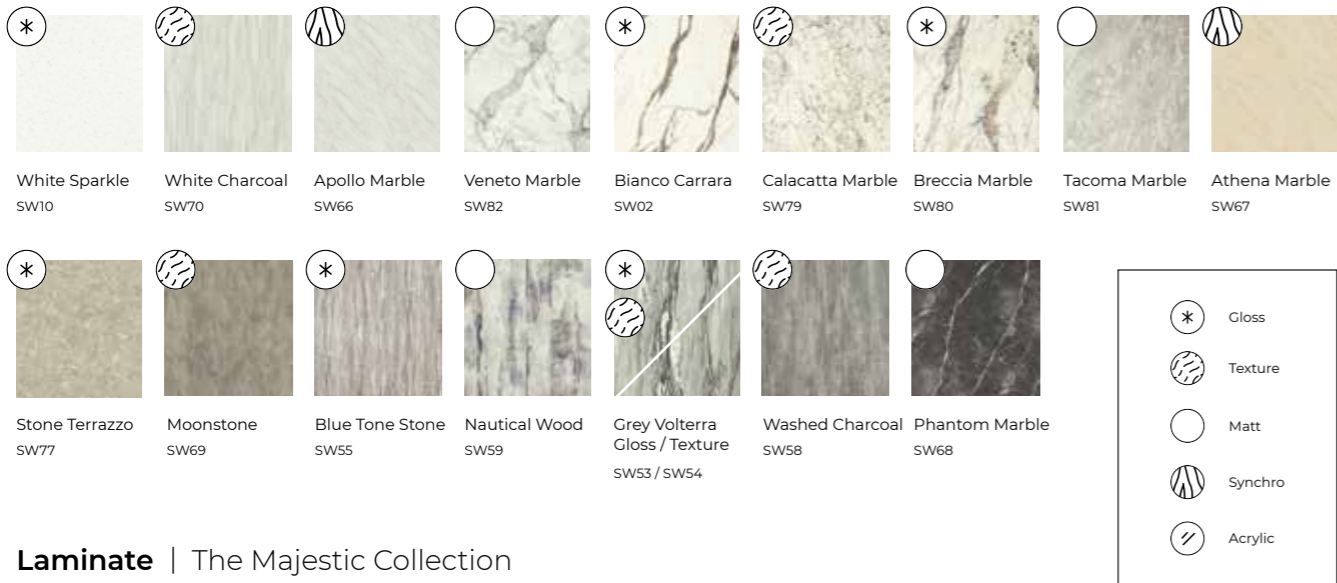

**RECOMMENDED
RETAIL PRICE LIST**

March 2024

Laminate | The Original Collection

Laminate | The Impression Collection

Laminate | The Majestic Collection

Laminate | The Tile Collection

Acrylic | The Acrylic Collection

Solid Colours

Murals

Patterns

 Solid Colour panels can be printed to match any colour of your choice.

 Provide an image of your own and we'll print your truly bespoke Showerwall panel.

Compact | The Compact Collection