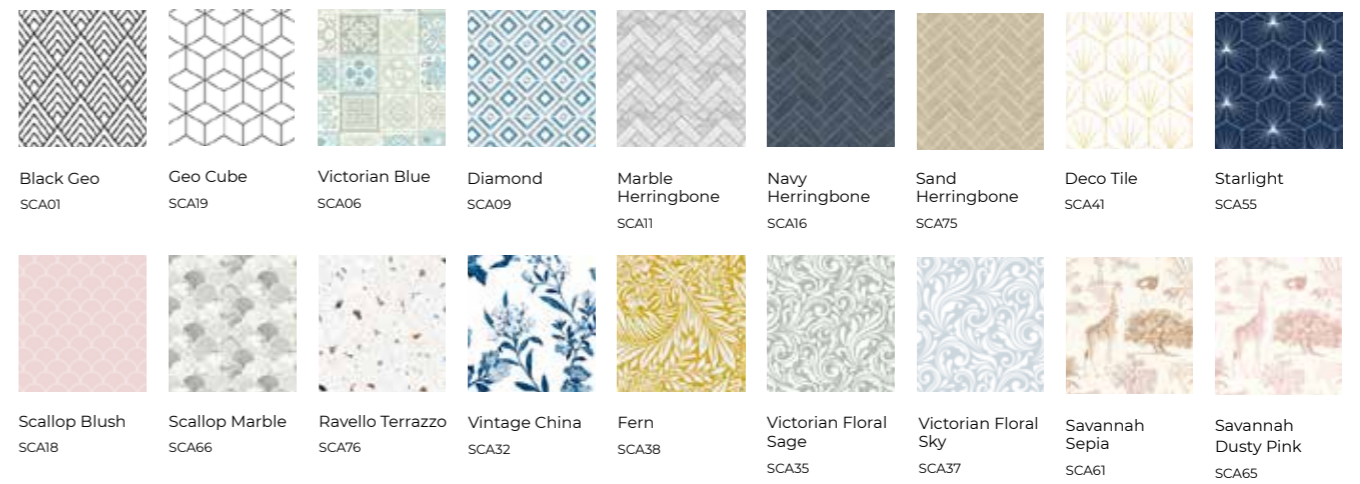

Solid Colours

Murals

Patterns

 Solid Colour panels can be printed to match any colour of your choice.

 Provide an image of your own and we'll print your truly bespoke Showerwall panel.

Compact | The Compact Collection