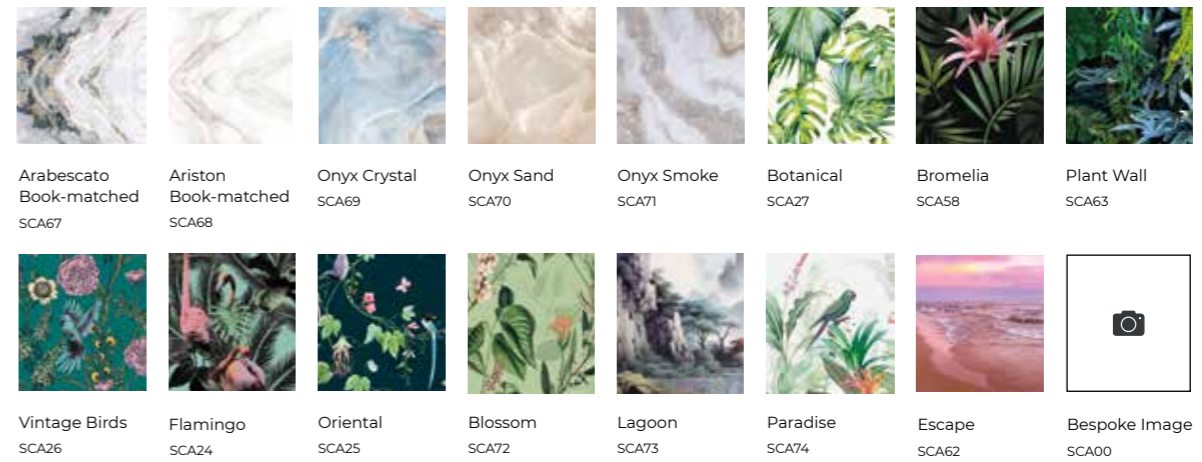

Solid Colours

Murals

Patterns

 Solid Colour panels can be printed to match any colour of your choice.

 Provide an image of your own and we'll print your truly bespoke Showerwall panel.

Compact | The Compact Collection