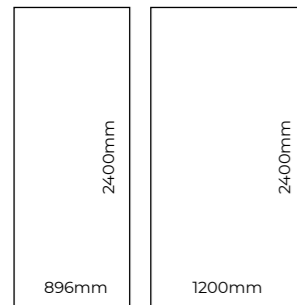

Acrylic | The Acrylic Collection

Acrylic Panels

Acrylic Collection panels measure 2400mm in height, and are available in either 896mm or 1200mm widths.

All Acrylic panels are 4mm in thickness.

SOLID COLOURS