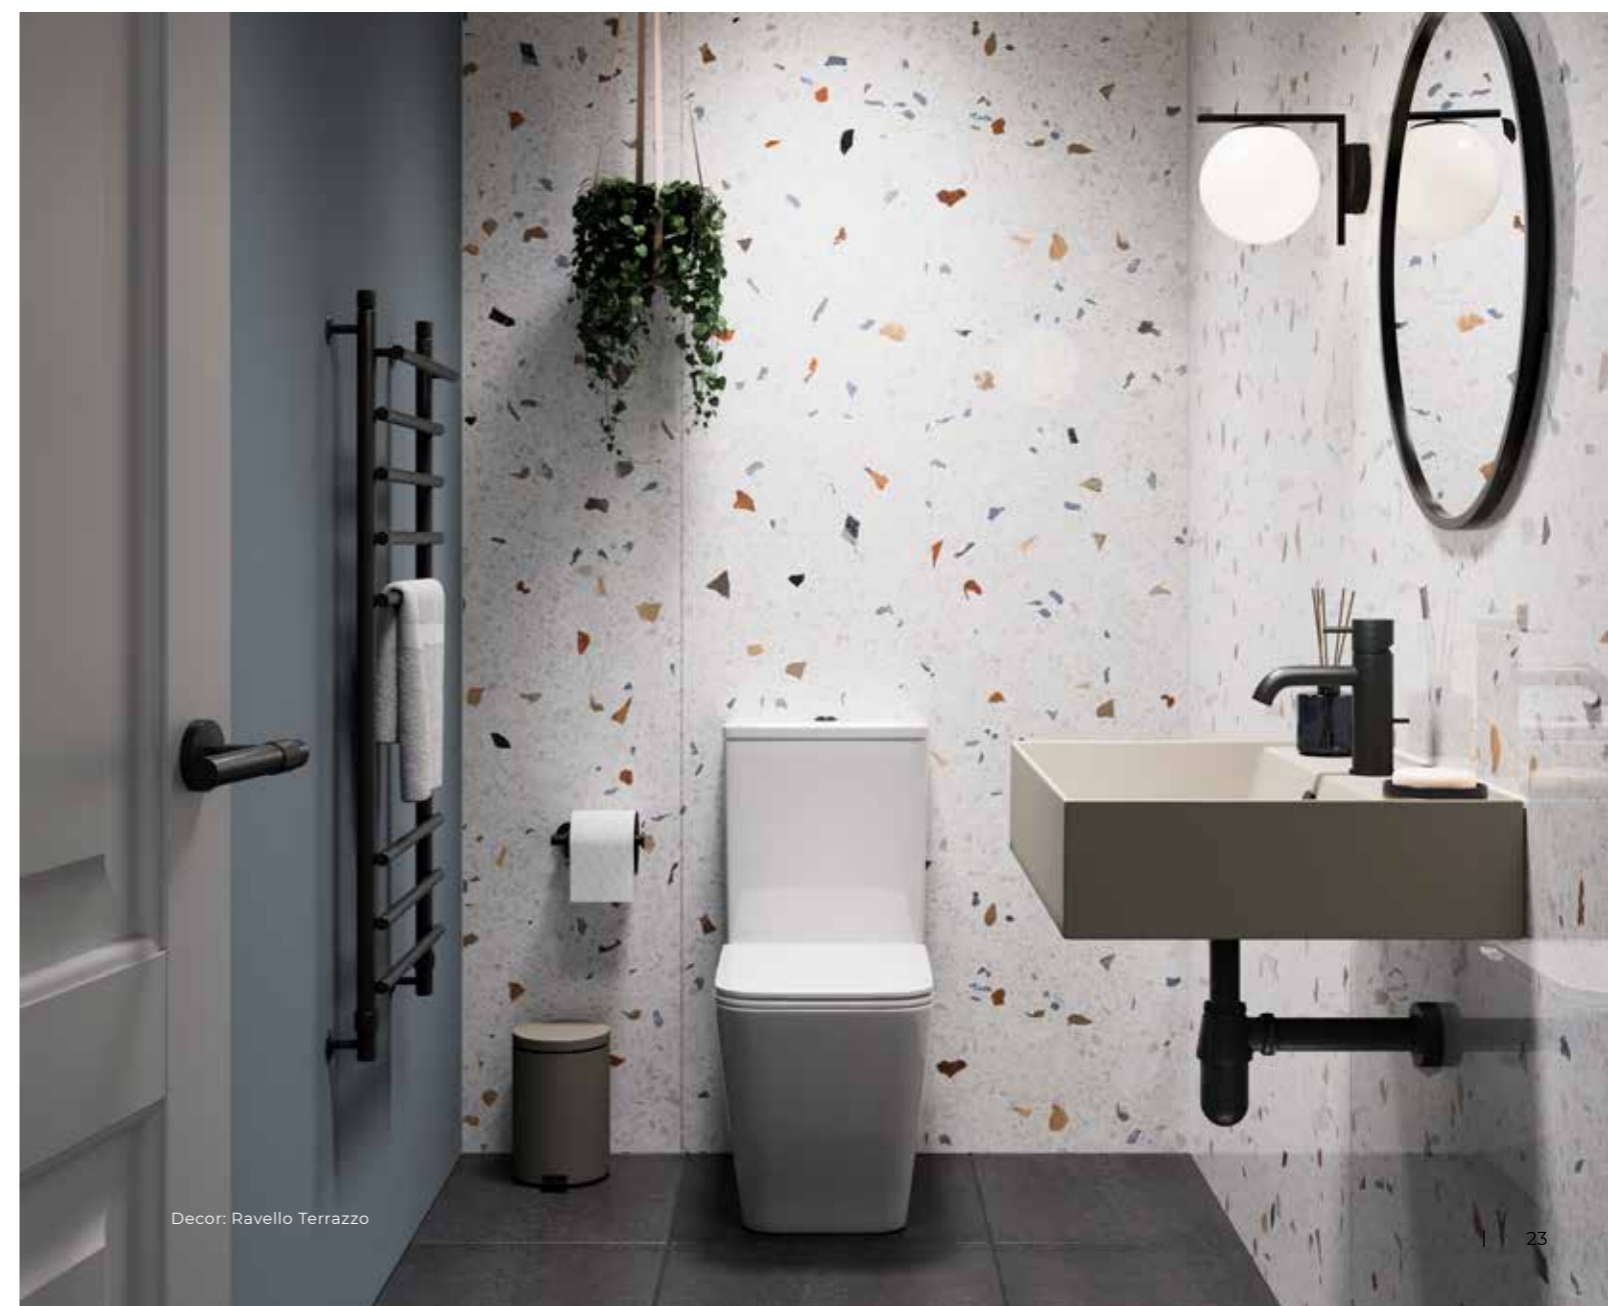

Ravello Terrazzo | SCA76

Size	RRP	RRP (Inc VAT)
Square Edge 2400 x 896	£484.00	£580.80
Square Edge 2400 x 1200	£586.00	£703.20

Vintage China | SCA32

Size	RRP	RRP (Inc VAT)
Square Edge 2400 x 896	£484.00	£580.80
Square Edge 2400 x 1200	£586.00	£703.20

Fern | SCA38

Size	RRP	RRP (Inc VAT)
Square Edge 2400 x 896	£484.00	£580.80
Square Edge 2400 x 1200	£586.00	£703.20

Victorian Floral Sage | SCA35

Size	RRP	RRP (Inc VAT)
Square Edge 2400 x 896	£484.00	£580.80
Square Edge 2400 x 1200	£586.00	£703.20

Victorian Floral Sky | SCA37

Size	RRP	RRP (Inc VAT)
Square Edge 2400 x 896	£484.00	£580.80
Square Edge 2400 x 1200	£586.00	£703.20

Savannah Sepia | SCA61

Size	RRP	RRP (Inc VAT)
Square Edge 2400 x 896	£484.00	£580.80
Square Edge 2400 x 1200	£586.00	£703.20

Savannah Dusky Pink | SCA65

Size	RRP	RRP (Inc VAT)
Square Edge 2400 x 896	£484.00	£580.80
Square Edge 2400 x 1200	£586.00	£703.20

ACRYLIC SEALANT

Translucent Silicone Sealant should be used to adhere Acrylic panels to the wall, as well as seal the joints between panels.

Translucent Sealant 300ml

RRP	RRP (Inc VAT)
£15.00	£18.00

RRP	RRP (Inc VAT)
£5.70	£6.84

We recommend that Showerwall's own tried and tested brand of sealant is used for the effective fitting of the Acrylic product. Our Showerwall guarantee only applies if the correct products are used when fitting Showerwall panels.

Decor: Ravello Terrazzo