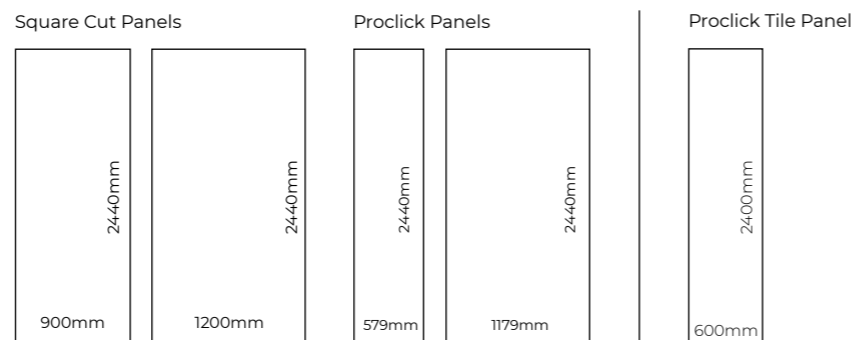

Solid Colours

Murals

Patterns

 Solid Colour panels can be printed to match any colour of your choice.

 Provide an image of your own and we'll print your truly bespoke Showerwall panel.

Compact | The Compact Collection

Laminate

Choose from Square Cut panels or take advantage of our Proclick technology which achieves seamless joints without the need for joining trims.

All laminate panels are 10.5mm in thickness, apart from Tile panels that measure 10.2mm thick.